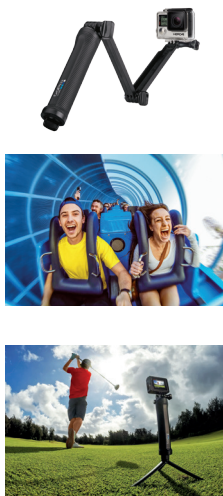

/ RECOMMENDED MOUNTS FOR ALL CAMERAS

The Strap

(Hand + Wrist + Arm + Leg Mount)

3-Way

The Chesty

📷 🗣️ TIPS + TRICKS

/ RECOMMENDED SETTINGS

▶ **CAMERA HIGHLIGHT:**
4K/30