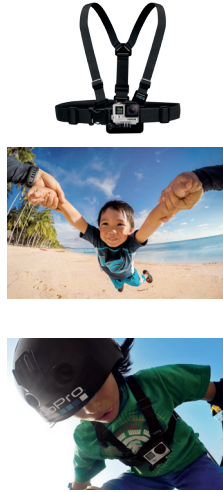

Video Settings:

1440/30fps
BEST FOR QUALITY

720P/100fps
BEST FOR SLOWMO

1440p30fps
POV

Photo Settings:

10/2 sec
BURST

0.5 sec
TIME LAPSE

/ RECOMMENDED MOUNTS FOR ALL CAMERAS

The Handler

The Chesty and Junior Chesty

3-Way

TIPS + TRICKS

/ RECOMMENDED SETTINGS

CAMERA HIGHLIGHT:
4K/30

Video Settings:

- 4K/30fps
BEST FOR QUALITY
- 1080p90fps
BEST FOR SLOWMO
- 1440p60fps
POV