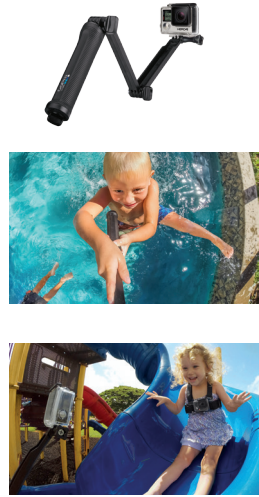

/ RECOMMENDED MOUNTS FOR ALL CAMERAS

The Strap

(Hand + Wrist + Arm + Leg Mount)

3-Way

The Chesty

📷 🗣️ TIPS + TRICKS

/ RECOMMENDED SETTINGS

▶ **CAMERA HIGHLIGHT:**
4K/30

Video Settings:

1440/30fps
BEST FOR QUALITY

720P/100fps
BEST FOR SLOWMO

1440p30fps
POV

Photo Settings:

10/2 sec
BURST

0.5 sec
TIME LAPSE

/ RECOMMENDED MOUNTS FOR ALL CAMERAS

The Handler

The Chesty and Junior Chesty

3-Way

TIPS + TRICKS

/ RECOMMENDED SETTINGS

CAMERA HIGHLIGHT:
4K/30

Video Settings:

- 4K/30fps
BEST FOR QUALITY
- 1080p90fps
BEST FOR SLOWMO
- 1440p60fps
POV

Handlebar / Seatpost / Pole Mount

Helmet Front Mount

3-WAY

TIPS + TRICKS

/ RECOMMENDED SETTINGS

CAMERA HIGHLIGHT:
4K/30

Video Settings:

2.7K/60fps