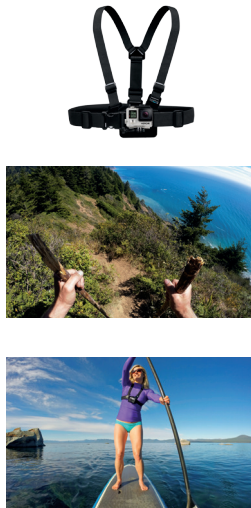

/ RECOMMENDED MOUNTS FOR ALL CAMERAS

The Strap

(Hand + Wrist + Arm + Leg Mount)

3-Way

The Chesty

📷 🗣️ TIPS + TRICKS

/ RECOMMENDED SETTINGS

▶ **CAMERA HIGHLIGHT:**
4K/30

Handlebar / Seatpost / Pole Mount

Helmet Front Mount

3-WAY

TIPS + TRICKS

/ RECOMMENDED SETTINGS

CAMERA HIGHLIGHT:
4K/30

Video Settings:

2.7K/60fps